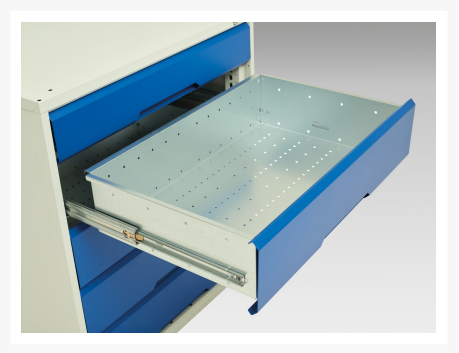

# 16925516. - verso drawer-door cabinet

## Short Description

verso drawer-door cabinet with 2 drawers, drawer blocking & shelf  
WxDxH: 1050x550x800mm

## Additional Information

---

Drawer load capacity	75 kg
Drawer height 1	100mm
Drawer 1 Internal Dimensions	930mm x 430mm x 75mm
Drawer height 2	100mm
Drawer 2 Internal Dimensions	930mm x 430mm x 75mm
Door type	Plain
Door height 1	500 mm
Shelf load capacity	75kg
Width	1050
Depth	550
Height	800
Product material	Sheet steel
Product surface	Powder coated