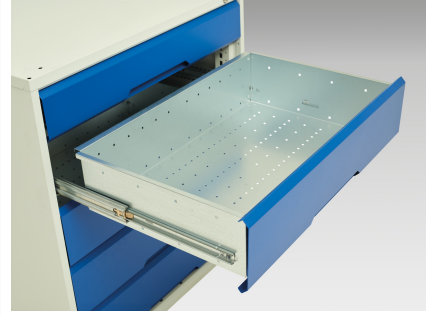

16925516. - verso drawer-door cabinet

Short Description

verso drawer-door cabinet with 2 drawers, drawer blocking & shelf
WxDxH: 1050x550x800mm

Product Images

Additional Information

Drawer load capacity	75 kg
Drawer height 1	100mm
Drawer 1 Internal Dimensions	930mm x 430mm x 75mm
Drawer height 2	100mm
Drawer 2 Internal Dimensions	930mm x 430mm x 75mm
Door type	Plain
Door height 1	500 mm
Shelf load capacity	75kg
Width	1050
Depth	550
Height	800
Product material	Sheet steel
Product surface	Powder coated

Product Options

Colour:	Light grey / Anthracite grey
	Light grey / Gentian blue
	Light grey / Light grey
	Light grey / Crimson red