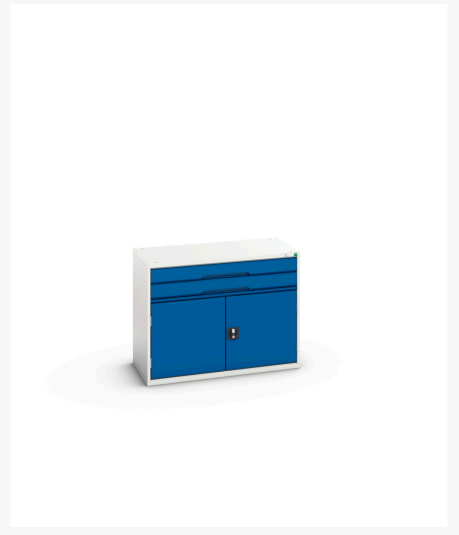

# 16925516. - verso drawer-door cabinet

## Short Description

verso drawer-door cabinet with 2 drawers, drawer blocking & shelf  
WxDxH: 1050x550x800mm

## Additional Information

---

Drawer load capacity	75 kg
Drawer height 1	100mm
Drawer 1 Internal Dimensions	930mm x 430mm x 75mm
Drawer height 2	100mm
Drawer 2 Internal Dimensions	930mm x 430mm x 75mm
Door type	Plain
Door height 1	500 mm
Shelf load capacity	75kg
Width	1050
Depth	550
Height	800
Product material	Sheet steel
Product surface	Powder coated

## Product Options

---

Colour:	Light grey / Anthracite grey
	Light grey / Gentian blue
	Light grey / Light grey
	Light grey / Crimson red