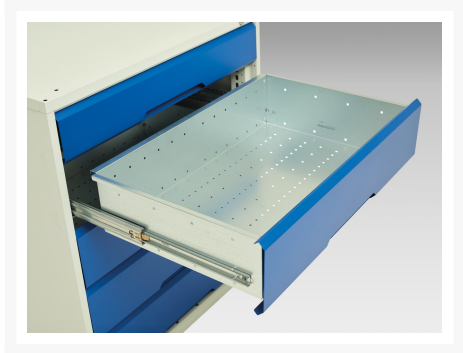

16925512. - verso drawer cabinet

Short Description

verso drawer cabinet with 5 drawers and a blocking mechanism
WxDxH: 1050x550x800mm

Product Images

Additional Information

Drawer load capacity	75 kg
Drawer height 1	100mm
Drawer 1 Internal Dimensions	930mm x 430mm x 75mm
Drawer height 2	100mm
Drawer 2 Internal Dimensions	930mm x 430mm x 75mm
Drawer height 3	175mm
Drawer 3 Internal Dimensions	930mm x 430mm x 150mm
Drawer height 4	175mm
Drawer 4 Internal Dimensions	930mm x 430mm x 150mm
Drawer height 5	175mm
Drawer 5 Internal Dimensions	930mm x 430mm x 150mm
Width	1050
Depth	550
Height	800
Product material	Sheet steel
Product surface	Powder coated

Product Options

Colour:	Light grey / Anthracite grey
	Light grey / Gentian blue
	Light grey / Light grey
	Light grey / Crimson red