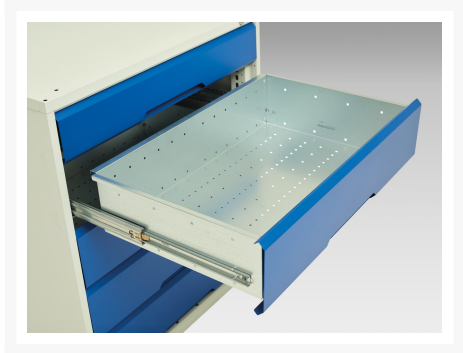

# 16925465. - verso drawer-door cabinet

## Short Description

---

verso drawer-door cabinet with 4 drawers, drawer blocking & shelf  
WxDxH: 800x550x1000mm

## Additional Information

---

Drawer load capacity	75 kg
Drawer height 1	100mm
Drawer 1 Internal Dimensions	680mm x 430mm x 75mm
Drawer height 2	100mm
Drawer 2 Internal Dimensions	680mm x 430mm x 75mm
Drawer height 3	100mm
Drawer 3 Internal Dimensions	680mm x 430mm x 75mm
Drawer height 4	100mm
Drawer 4 Internal Dimensions	680mm x 430mm x 75mm
Door type	Plain
Door height 1	500 mm
Shelf load capacity	75kg
Width	800
Depth	550
Height	1000
Product material	Sheet steel
Product surface	Powder coated