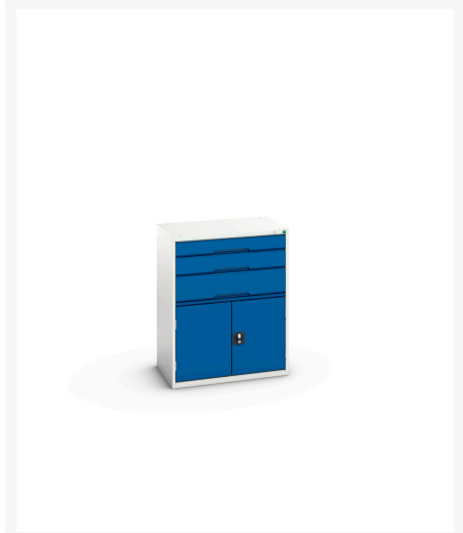

16925461. - verso drawer-door cabinet

Short Description

verso drawer-door cabinet with 3 drawers, drawer blocking & shelf
WxDxH: 800x550x1000mm

Product Images

Additional Information

Drawer load capacity	75 kg
Drawer height 1	100mm
Drawer 1 Internal Dimensions	680mm x 430mm x 75mm
Drawer height 2	125mm
Drawer 2 Internal Dimensions	680mm x 430mm x 75mm
Drawer height 3	175mm
Drawer 3 Internal Dimensions	680mm x 430mm x 150mm
Door type	Plain
Door height 1	500 mm
Shelf load capacity	75kg
Width	800
Depth	550
Height	1000
Product material	Sheet steel
Product surface	Powder coated

Product Options

Colour:	Light grey / Anthracite grey
	Light grey / Gentian blue
	Light grey / Light grey
	Light grey / Crimson red