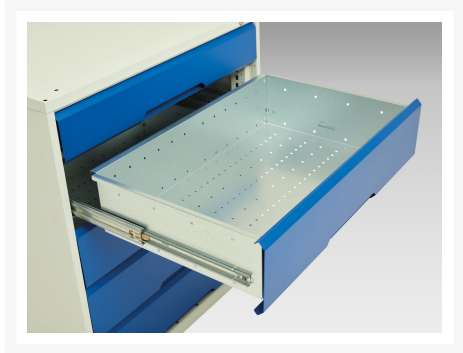

16925329. - verso drawer cabinet

Short Description

verso drawer cabinet with 7 drawers and a blocking mechanism
WxDxH: 525x550x900mm

Product Images

Additional Information

Drawer load capacity	75 kg
Drawer height 1	100mm
Drawer 1 Internal Dimensions	405mm x 430mm x 75mm
Drawer height 2	100mm
Drawer 2 Internal Dimensions	405mm x 430mm x 75mm
Drawer height 3	100mm
Drawer 3 Internal Dimensions	405mm x 430mm x 75mm
Drawer height 4	100mm
Drawer 4 Internal Dimensions	405mm x 430mm x 75mm
Drawer height 5	125mm
Drawer 5 Internal Dimensions	405mm x 430mm x 100mm
Drawer height 6	125mm
Drawer 6 Internal Dimensions	405mm x 430mm x 100mm
Drawer height 7	175mm
Drawer 7 Internal Dimensions	405mm x 430mm x 150mm
Width	525
Depth	550
Height	900
Product material	Sheet steel
Product surface	Powder coated

Product Options

Colour: Light grey / Anthracite grey

Light grey / Gentian blue

Light grey / Light grey

Light grey / Crimson red