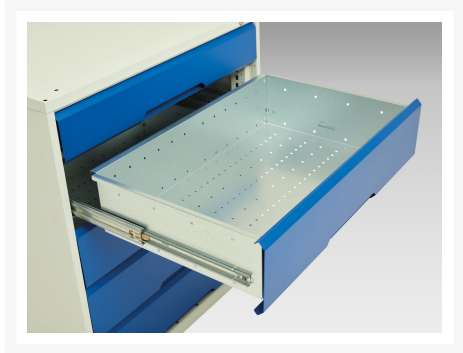

# 16925317. - verso drawer cabinet

## Short Description

---

verso drawer cabinet with 5 drawers and a blocking mechanism  
WxDxH: 525x550x900mm

## Additional Information

---

|                              |                       |
|------------------------------|-----------------------|
| Drawer load capacity         | 75 kg                 |
| Drawer height 1              | 125mm                 |
| Drawer 1 Internal Dimensions | 405mm x 430mm x 100mm |
| Drawer height 2              | 175mm                 |
| Drawer 2 Internal Dimensions | 405mm x 430mm x 100mm |
| Drawer height 3              | 175mm                 |
| Drawer 3 Internal Dimensions | 405mm x 430mm x 150mm |
| Drawer height 4              | 175mm                 |
| Drawer 4 Internal Dimensions | 405mm x 430mm x 150mm |
| Drawer height 5              | 175mm                 |
| Drawer 5 Internal Dimensions | 405mm x 430mm x 150mm |
| Width                        | 525                   |
| Depth                        | 550                   |
| Height                       | 900                   |
| Product material             | Sheet steel           |
| Product surface              | Powder coated         |