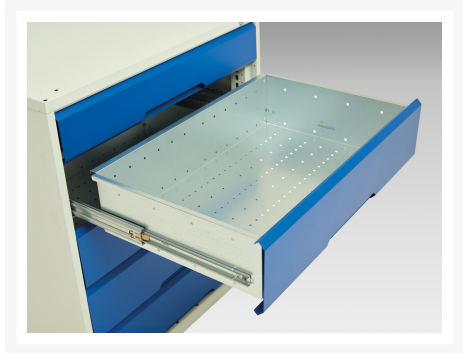

16925317. - verso drawer cabinet

Short Description

verso drawer cabinet with 5 drawers and a blocking mechanism
WxDxH: 525x550x900mm

Product Images

Additional Information

Drawer load capacity	75 kg
Drawer height 1	125mm
Drawer 1 Internal Dimensions	405mm x 430mm x 100mm
Drawer height 2	175mm
Drawer 2 Internal Dimensions	405mm x 430mm x 100mm
Drawer height 3	175mm
Drawer 3 Internal Dimensions	405mm x 430mm x 150mm
Drawer height 4	175mm
Drawer 4 Internal Dimensions	405mm x 430mm x 150mm
Drawer height 5	175mm
Drawer 5 Internal Dimensions	405mm x 430mm x 150mm
Width	525
Depth	550
Height	900
Product material	Sheet steel
Product surface	Powder coated

Product Options

Colour:	Light grey / Anthracite grey
	Light grey / Gentian blue
	Light grey / Light grey
	Light grey / Crimson red