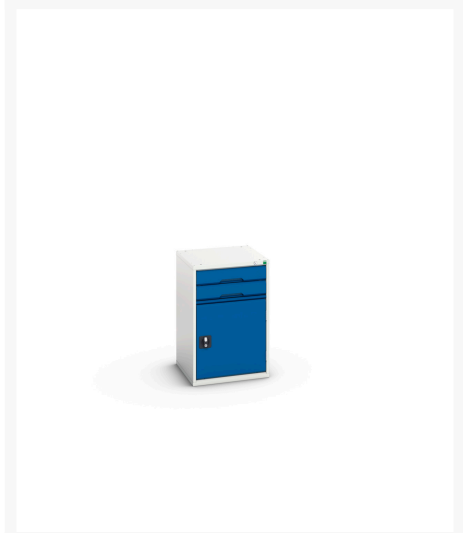

16925316. - verso drawer-door cabinet

Short Description

verso drawer-door cabinet with 2 drawers, drawer blocking & shelf
WxDxH: 525x550x800mm

Product Images

Additional Information

Drawer load capacity	75 kg
Drawer height 1	100mm
Drawer 1 Internal Dimensions	405mm x 430mm x 75mm
Drawer height 2	100mm
Drawer 2 Internal Dimensions	405mm x 430mm x 75mm
Door type	Plain
Door height 1	500 mm
Shelf load capacity	75kg
Width	525
Depth	550
Height	800
Product material	Sheet steel
Product surface	Powder coated

Product Options

Colour:	Light grey / Anthracite grey
	Light grey / Gentian blue
	Light grey / Light grey
	Light grey / Crimson red