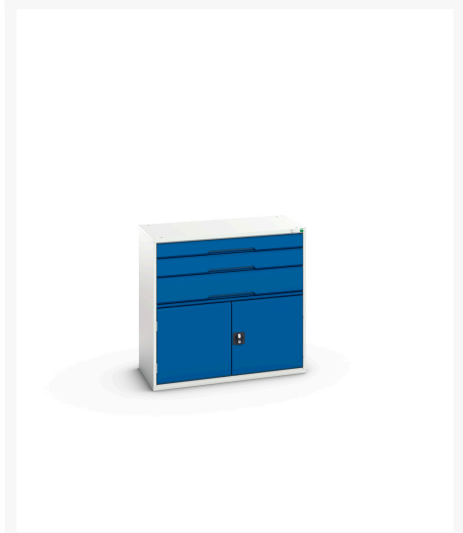

16925261. - verso drawer-door cabinet

Short Description

verso drawer-door cabinet with 3 drawers / cupboard
WxDxH: 1050x550x1000mm

Product Images

Additional Information

Drawer load capacity	75 kg
Drawer height 1	100mm
Drawer 1 Internal Dimensions	930mm x 430mm x 75mm
Drawer height 2	125mm
Drawer 2 Internal Dimensions	930mm x 430mm x 75mm
Drawer height 3	175mm
Drawer 3 Internal Dimensions	930mm x 430mm x 150mm
Door type	Plain
Door height 1	500 mm
Shelf load capacity	75kg
Width	1050
Depth	550
Height	1000
Customs tariff number	94032080
Product material	Sheet steel
Product surface	Powder coated

Product Options

Colour:	Light grey / Anthracite grey
	Light grey / Gentian blue
	Light grey / Light grey
	Light grey / Crimson red