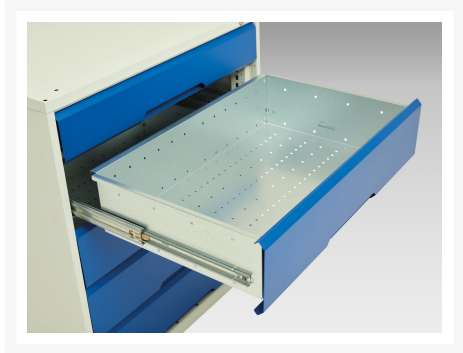

16925257. - verso drawer cabinet

Short Description

verso drawer cabinet with 9 drawers
WxDxH: 1050x550x1000mm

Product Images

Additional Information

Drawer load capacity	75 kg
Drawer height 1	100mm
Drawer 1 Internal Dimensions	930mm x 430mm x 75mm
Drawer height 2	100mm
Drawer 2 Internal Dimensions	930mm x 430mm x 75mm
Drawer height 3	100mm
Drawer 3 Internal Dimensions	930mm x 430mm x 75mm
Drawer height 4	100mm
Drawer 4 Internal Dimensions	930mm x 430mm x 75mm
Drawer height 5	100mm
Drawer 5 Internal Dimensions	930mm x 430mm x 75mm
Drawer height 6	100mm
Drawer 6 Internal Dimensions	930mm x 430mm x 75mm
Drawer height 7	100mm
Drawer 7 Internal Dimensions	930mm x 430mm x 75mm
Drawer height 8	100mm
Drawer 8 Internal Dimensions	930mm x 430mm x 75mm
Drawer height 9	125mm
Drawer 9 Internal Dimensions	930mm x 430mm x 100mm
Width	1050
Depth	550
Height	1000
Customs tariff number	94032080
Product material	Sheet steel
Product surface	Powder coated

Product Options

Colour:	Light grey / Anthracite grey
---------	------------------------------

	Light grey / Gentian blue
--	---------------------------

	Light grey / Light grey
--	-------------------------

	Light grey / Crimson red
--	--------------------------