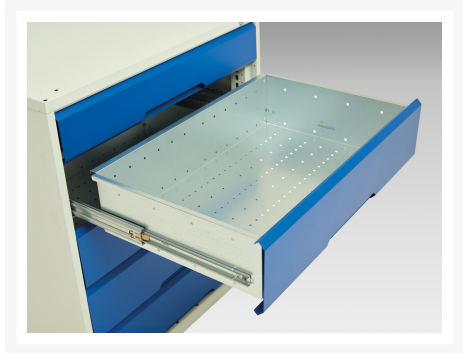

16925217. - verso drawer cabinet

Short Description

verso drawer cabinet with 5 drawers
WxDxH: 1050x550x900mm

Product Images

Additional Information

| | |
|------------------------------|-----------------------|
| Drawer load capacity | 75 kg |
| Drawer height 1 | 125mm |
| Drawer 1 Internal Dimensions | 930mm x 430mm x 100mm |
| Drawer height 2 | 175mm |
| Drawer 2 Internal Dimensions | 930mm x 430mm x 100mm |
| Drawer height 3 | 175mm |
| Drawer 3 Internal Dimensions | 930mm x 430mm x 150mm |
| Drawer height 4 | 175mm |
| Drawer 4 Internal Dimensions | 930mm x 430mm x 150mm |
| Drawer height 5 | 175mm |
| Drawer 5 Internal Dimensions | 930mm x 430mm x 150mm |
| Width | 1050 |
| Depth | 550 |
| Height | 900 |
| Customs tariff number | 94032080 |
| Product material | Sheet steel |
| Product surface | Powder coated |

Product Options

| | |
|---------|------------------------------|
| Colour: | Light grey / Anthracite grey |
| | Light grey / Gentian blue |
| | Light grey / Light grey |
| | Light grey / Crimson red |