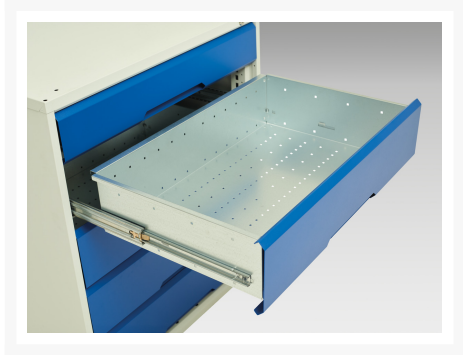

16925216. - verso drawer-door cabinet

Short Description

verso drawer-door cabinet with 2 drawers / cupboard
WxDxH: 1050x550x800mm

Product Images

Additional Information

Drawer load capacity	75 kg
Drawer height 1	100mm
Drawer 1 Internal Dimensions	930mm x 430mm x 75mm
Drawer height 2	100mm
Drawer 2 Internal Dimensions	930mm x 430mm x 75mm
Door type	Plain
Door height 1	500 mm
Shelf load capacity	75kg
Width	1050
Depth	550
Height	800
Customs tariff number	94032080
Product material	Sheet steel
Product surface	Powder coated

Product Options

Colour:	Light grey / Anthracite grey
	Light grey / Gentian blue
	Light grey / Light grey
	Light grey / Crimson red