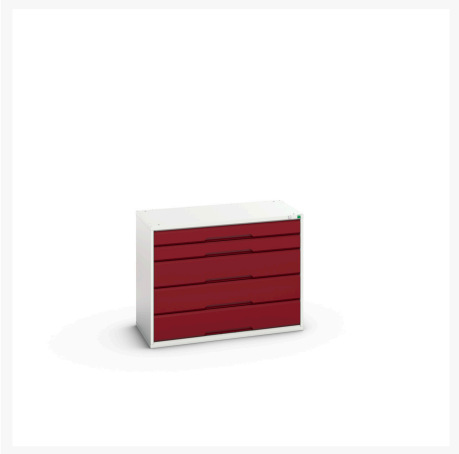

16925212. - verso drawer cabinet

Short Description

verso drawer cabinet with 5 drawers
WxDxH: 1050x550x800mm

Product Images

Additional Information

Drawer load capacity	75 kg
Drawer height 1	100mm
Drawer 1 Internal Dimensions	930mm x 430mm x 75mm
Drawer height 2	100mm
Drawer 2 Internal Dimensions	930mm x 430mm x 75mm
Drawer height 3	175mm
Drawer 3 Internal Dimensions	930mm x 430mm x 150mm
Drawer height 4	175mm
Drawer 4 Internal Dimensions	930mm x 430mm x 150mm
Drawer height 5	175mm
Drawer 5 Internal Dimensions	930mm x 430mm x 150mm
Width	1050
Depth	550
Height	800
Customs tariff number	94032080
Product material	Sheet steel
Product surface	Powder coated

Product Options

Colour:	Light grey / Anthracite grey
	Light grey / Gentian blue
	Light grey / Light grey
	Light grey / Crimson red