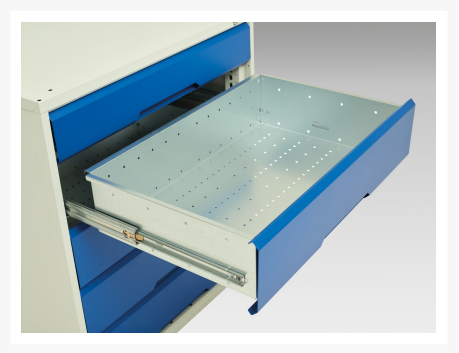

16925165. - verso drawer-door cabinet

Short Description

verso drawer-door cabinet with 4 drawers / cupboard
WxDxH: 800x550x1000mm

Product Images

Additional Information

Drawer load capacity	75 kg
Drawer height 1	100mm
Drawer 1 Internal Dimensions	680mm x 430mm x 75mm
Drawer height 2	100mm
Drawer 2 Internal Dimensions	680mm x 430mm x 75mm
Drawer height 3	100mm
Drawer 3 Internal Dimensions	680mm x 430mm x 75mm
Drawer height 4	100mm
Drawer 4 Internal Dimensions	680mm x 430mm x 75mm
Door type	Plain
Door height 1	500 mm
Shelf load capacity	75kg
Width	800
Depth	550
Height	1000
Customs tariff number	94032080
Product material	Sheet steel
Product surface	Powder coated

Product Options

Colour:	Light grey / Anthracite grey
	Light grey / Gentian blue
	Light grey / Light grey
	Light grey / Crimson red