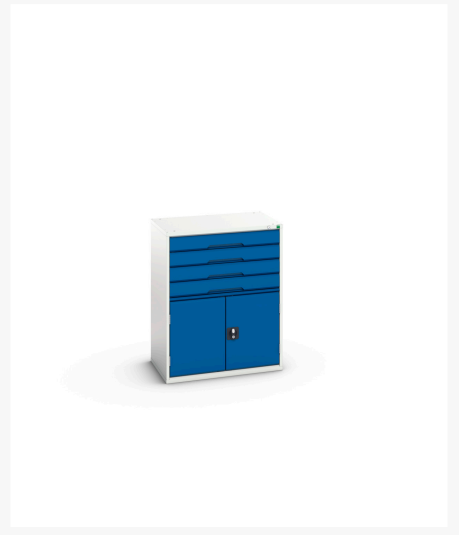

16925165. - verso drawer-door cabinet

Short Description

verso drawer-door cabinet with 4 drawers / cupboard
WxDxH: 800x550x1000mm

Product Images

Additional Information

Drawer load capacity	75 kg
Drawer height 1	100mm
Drawer 1 Internal Dimensions	680mm x 430mm x 75mm
Drawer height 2	100mm
Drawer 2 Internal Dimensions	680mm x 430mm x 75mm
Drawer height 3	100mm
Drawer 3 Internal Dimensions	680mm x 430mm x 75mm
Drawer height 4	100mm
Drawer 4 Internal Dimensions	680mm x 430mm x 75mm
Door type	Plain
Door height 1	500 mm
Shelf load capacity	75kg
Width	800
Depth	550
Height	1000
Customs tariff number	94032080
Product material	Sheet steel
Product surface	Powder coated

Product Options

Colour:	Light grey / Anthracite grey
	Light grey / Gentian blue
	Light grey / Light grey
	Light grey / Crimson red