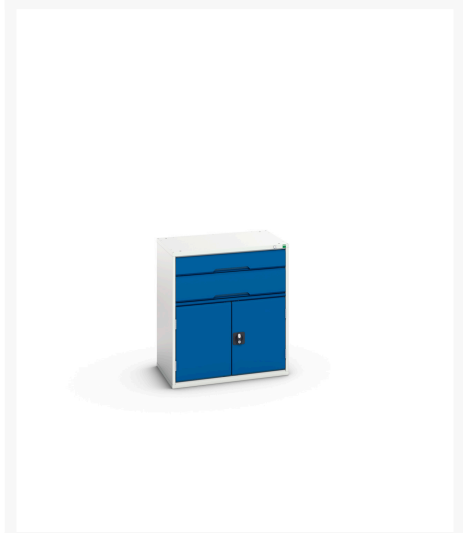

16925137. - verso drawer-door cabinet

Short Description

verso drawer-door cabinet with 2 drawers / cupboard
WxDxH: 800x550x900mm

Product Images

Additional Information

Drawer load capacity	75 kg
Drawer height 1	125mm
Drawer 1 Internal Dimensions	680mm x 430mm x 100mm
Drawer height 2	175mm
Drawer 2 Internal Dimensions	680mm x 430mm x 100mm
Drawer 3 Internal Dimensions	680mm x 430mm x -25mm
Door type	Plain
Door height 1	500 mm
Shelf load capacity	75kg
Width	800
Depth	550
Height	900
Customs tariff number	94032080
Product material	Sheet steel
Product surface	Powder coated

Product Options

Colour:	Light grey / Anthracite grey
	Light grey / Gentian blue
	Light grey / Light grey
	Light grey / Crimson red