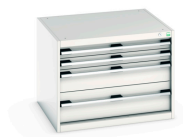

40028091. - cubio drawer cabinet

Short Description

cubio drawer cabinet with 4 drawers
WxDxH: 800x750x600mm

Product Images

Additional Information

Drawer load capacity	75 kg
Drawer height 1	75mm
Drawer 1 Internal Dimensions	675mm x 625mm x 55mm
Drawer height 2	75mm
Drawer 2 Internal Dimensions	675mm x 625mm x 55mm
Drawer height 3	150mm
Drawer 3 Internal Dimensions	675mm x 625mm x 130mm
Drawer height 4	200mm
Drawer 4 Internal Dimensions	675mm x 625mm x 180mm
Width	800
Depth	750
Height	600
Customs tariff number	94032080
Product material	Sheet steel
Product surface	Powder coated

Product Options

Colour:	Anthracite grey / Anthracite grey
	Light grey / Anthracite grey
	Light grey / Gentian blue
	Light grey / Light grey
	Light grey / Crimson red