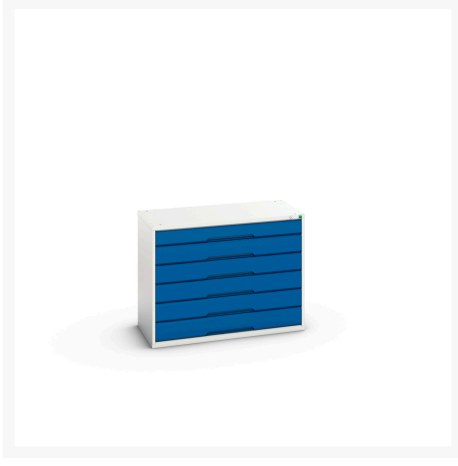

16925514. - verso drawer cabinet

Short Description

verso drawer cabinet with 6 drawers and a blocking mechanism
WxDxH: 1050x550x800mm

Product Images

Additional Information

Drawer load capacity	75 kg
Drawer height 1	100mm
Drawer 1 Internal Dimensions	930mm x 430mm x 75mm
Drawer height 2	125mm
Drawer 2 Internal Dimensions	930mm x 430mm x 75mm
Drawer height 3	125mm
Drawer 3 Internal Dimensions	930mm x 430mm x 100mm
Drawer height 4	125mm
Drawer 4 Internal Dimensions	930mm x 430mm x 100mm
Drawer height 5	125mm
Drawer 5 Internal Dimensions	930mm x 430mm x 100mm
Drawer height 6	125mm
Drawer 6 Internal Dimensions	930mm x 430mm x 100mm
Width	1050
Depth	550
Height	800
Product material	Sheet steel
Product surface	Powder coated

Product Options

Colour:	Light grey / Anthracite grey
	Light grey / Gentian blue
	Light grey / Light grey
	Light grey / Crimson red