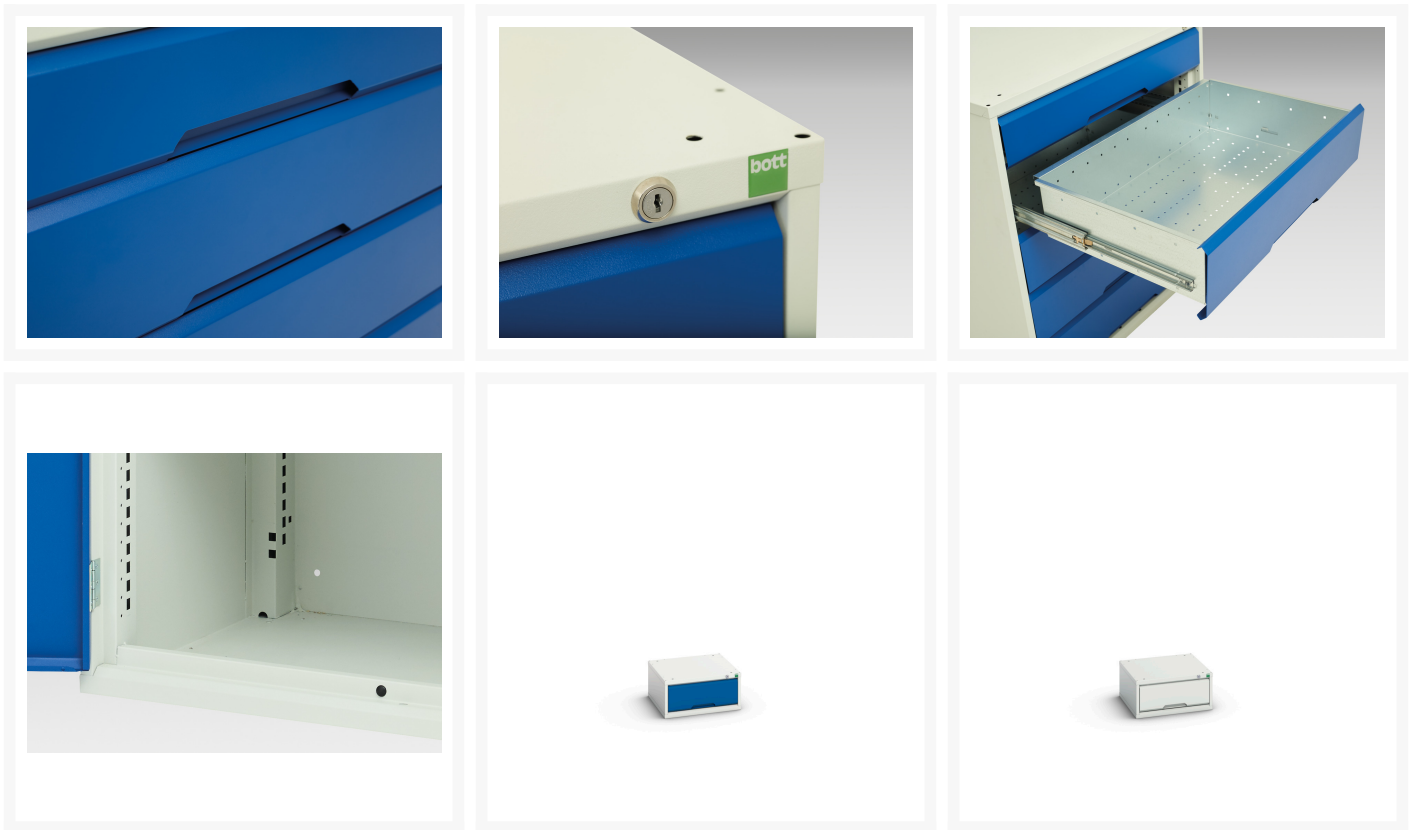

16925000. - verso drawer cabinet

Short Description

verso drawer cabinet with 1 drawer
WxDxH: 525x550x250mm

Product Images

Additional Information

Drawer load capacity	75 kg
Drawer height 1	175mm
Drawer 1 Internal Dimensions	405mm x 430mm x 150mm
Drawer 2 Internal Dimensions	405mm x 430mm x 150mm
Width	525
Depth	550
Height	250
Customs tariff number	94032080
Product material	Sheet steel
Product surface	Powder coated

Colour: Light grey / Anthracite grey

Light grey / Gentian blue

Light grey / Light grey

Light grey / Crimson red

Product Options