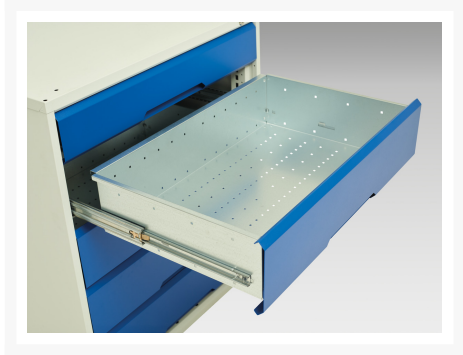

# 16925006. - verso drawer-door cabinet

## Short Description

---

verso drawer-door cabinet with 1 drawer / cupboard  
WxDxH: 525x550x600mm

## Additional Information

---

Drawer load capacity	75 kg
Drawer height 1	125mm
Drawer 1 Internal Dimensions	405mm x 430mm x 100mm
Drawer 2 Internal Dimensions	405mm x 430mm x 100mm
Door type	Plain
Door height 1	375 mm
Shelf load capacity	75kg
Width	525
Depth	550
Height	600
Customs tariff number	94032080
Product material	Sheet steel
Product surface	Powder coated