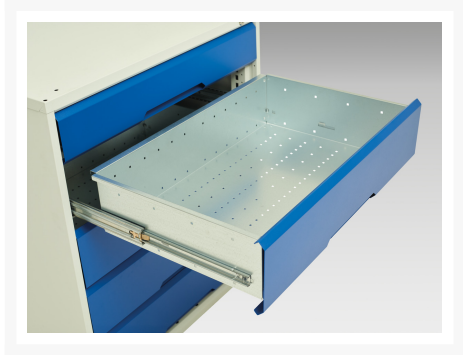

16925006. - verso drawer-door cabinet

Short Description

verso drawer-door cabinet with 1 drawer / cupboard
WxDxH: 525x550x600mm

Product Images

Additional Information

Drawer load capacity	75 kg
Drawer height 1	125mm
Drawer 1 Internal Dimensions	405mm x 430mm x 100mm
Drawer 2 Internal Dimensions	405mm x 430mm x 100mm
Door type	Plain
Door height 1	375 mm
Shelf load capacity	75kg
Width	525
Depth	550
Height	600
Customs tariff number	94032080
Product material	Sheet steel
Product surface	Powder coated

Product Options

Colour:	Light grey / Anthracite grey
	Light grey / Gentian blue
	Light grey / Light grey
	Light grey / Crimson red