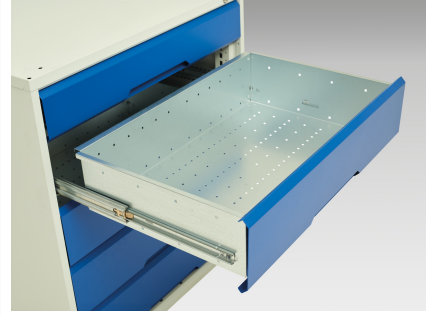

# 16925106. - verso drawer-door cabinet

## Short Description

---

verso drawer-door cabinet with 1 drawer / cupboard  
WxDxH: 800x550x600mm

## Additional Information

---

Drawer load capacity	75 kg
Drawer height 1	125mm
Drawer 1 Internal Dimensions	680mm x 430mm x 100mm
Drawer 2 Internal Dimensions	680mm x 430mm x 100mm
Door type	Plain
Door height 1	375 mm
Shelf load capacity	75kg
Width	800
Depth	550
Height	600
Customs tariff number	94032080
Product material	Sheet steel
Product surface	Powder coated