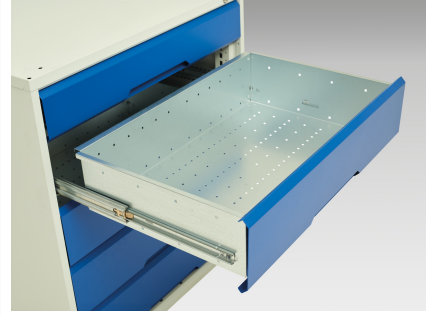

16925106. - verso drawer-door cabinet

Short Description

verso drawer-door cabinet with 1 drawer / cupboard
WxDxH: 800x550x600mm

Product Images

Additional Information

Drawer load capacity	75 kg
Drawer height 1	125mm
Drawer 1 Internal Dimensions	680mm x 430mm x 100mm
Drawer 2 Internal Dimensions	680mm x 430mm x 100mm
Door type	Plain
Door height 1	375 mm
Shelf load capacity	75kg
Width	800
Depth	550
Height	600
Customs tariff number	94032080
Product material	Sheet steel
Product surface	Powder coated

Product Options

Colour:	Light grey / Anthracite grey
	Light grey / Gentian blue
	Light grey / Light grey
	Light grey / Crimson red