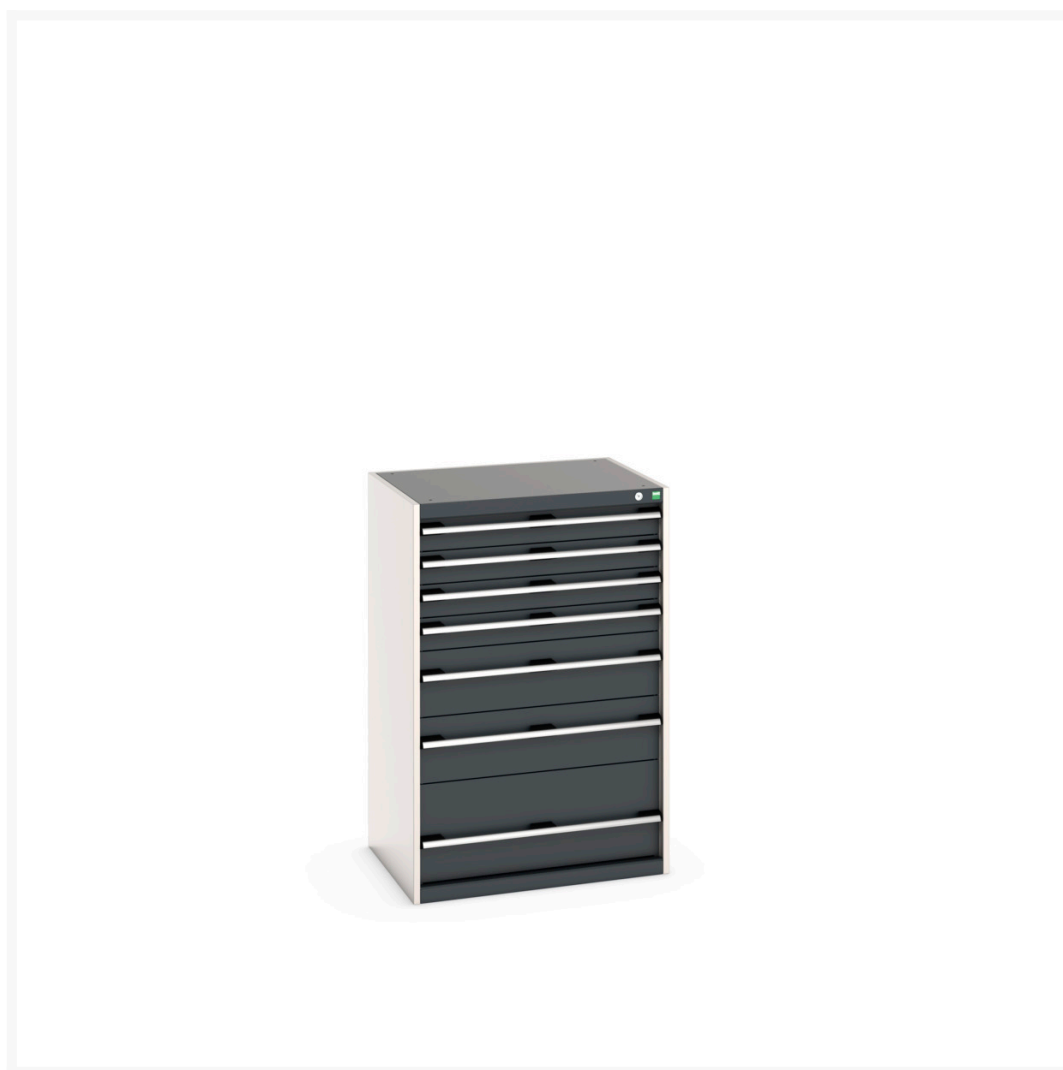

40020060. - cubio drawer cabinet

Short Description

cubio drawer cabinet with 7 drawers (200kg)
WxDxH: 800x650x1200mm

Product Images

Additional Information

Drawer load capacity	200 kg
Drawer height 1	100mm
Drawer 1 Internal Dimensions	675mm x 525mm x 80mm
Drawer height 2	100mm
Drawer 2 Internal Dimensions	675mm x 525mm x 80mm
Drawer height 3	100mm
Drawer 3 Internal Dimensions	675mm x 525mm x 80mm
Drawer height 4	100mm
Drawer 4 Internal Dimensions	675mm x 525mm x 80mm
Drawer height 5	200mm
Drawer 5 Internal Dimensions	675mm x 525mm x 180mm
Drawer height 6	200mm
Drawer 6 Internal Dimensions	675mm x 525mm x 180mm
Drawer height 7	300mm
Drawer 7 Internal Dimensions	675mm x 525mm x 280mm
Width	800
Depth	650
Height	1200
Customs tariff number	94032080
Product material	Sheet steel
Product surface	Powder coated

Product Options

Colour: Anthracite grey / Anthracite grey

Light grey / Anthracite grey

Light grey / Gentian blue

Light grey / Light grey

Light grey / Crimson red