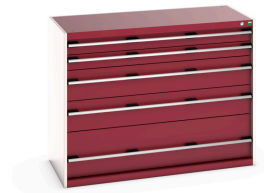

40022122. - cubio drawer cabinet

Short Description

cubio drawer cabinet with 5 drawers (200kg)
WxDxH: 1300x650x1000mm

Product Images

Additional Information

Drawer load capacity	200 kg
Drawer height 1	100mm
Drawer 1 Internal Dimensions	-125mm x -125mm x 80mm
Drawer height 2	100mm
Drawer height 3	200mm
Drawer height 4	200mm
Drawer height 5	300mm
Product material	Sheet steel
Product surface	Powder coated

Product Options

Colour:	Anthracite grey / Anthracite grey
	Light grey / Anthracite grey
	Light grey / Gentian blue
	Light grey / Light grey
	Light grey / Crimson red