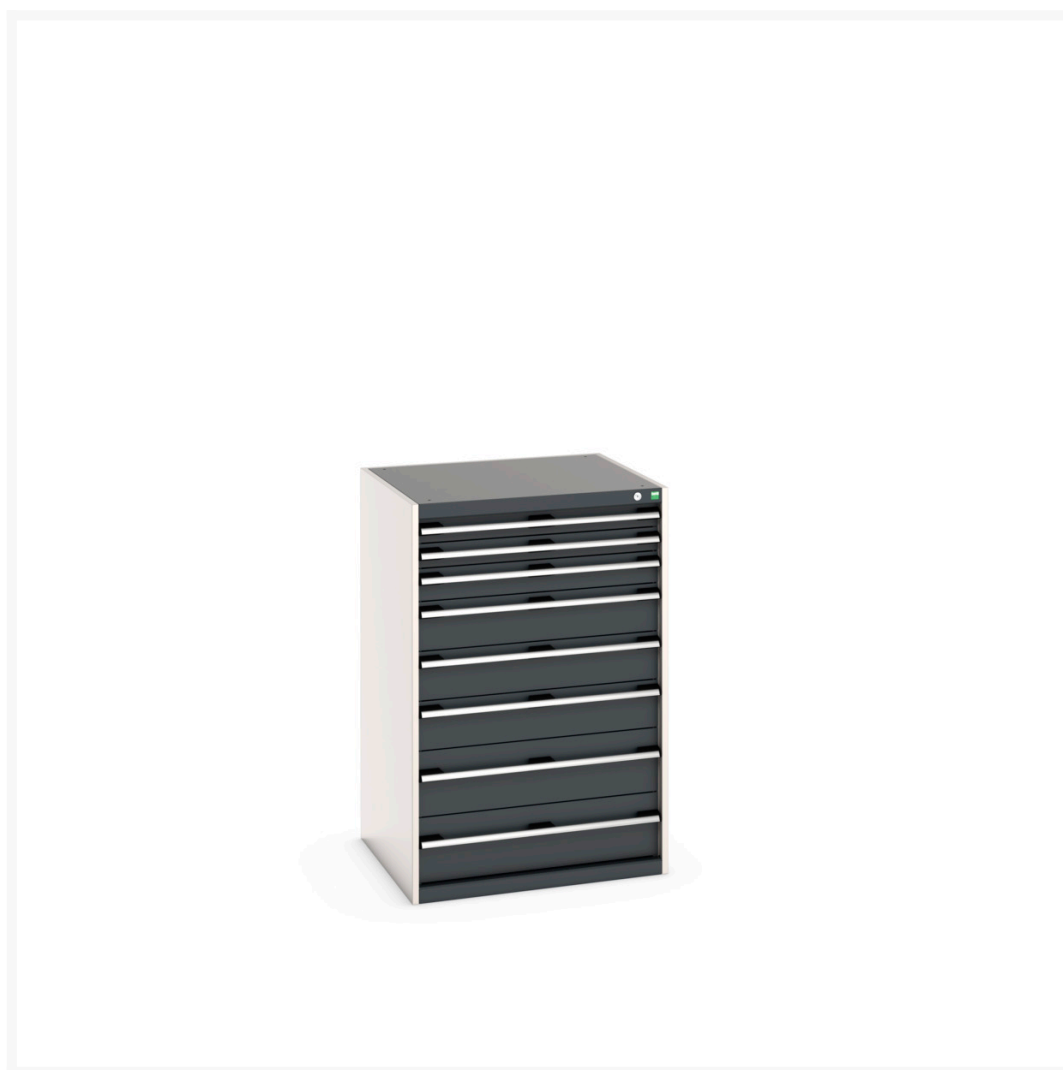

40028033. - cubio drawer cabinet

Short Description

---

cubio drawer cabinet with 8 drawers
WxDxH: 800x750x1200mm

Product Images