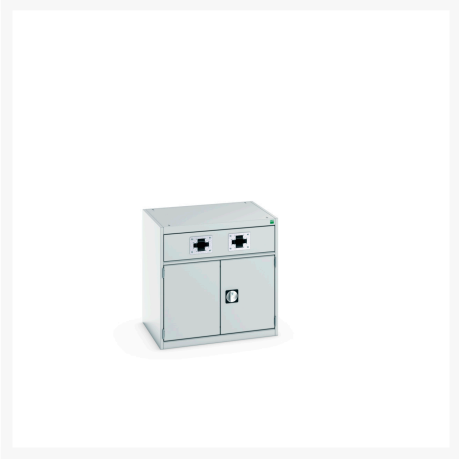

45001072. - cubio cupboard

Short Description

cubio cupboard with perfo doors, double reel
WxDxH: 800x650x800mm

Product Images

Additional Information

Door type	Perfo
Width	800
Depth	650
Height	800
Customs tariff number	94032080
Product material	Sheet steel
Product surface	Powder coated

Product Options

Name main colour:	Anthracite grey
	Crimson red
	Gentian blue
	Light grey