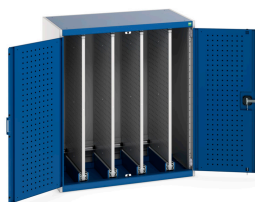

40301005. - cubio cupboard

Short Description

cubio cupboard perfo doors, 4x sliding perfo panels
WxDxH: 1050x650x1200mm

Product Images

Additional Information

Door type	Perfo
Width	1050
Depth	650
Height	1200
Customs tariff number	94032080
Product material	Sheet steel
Product surface	Powder coated

Product Options

Colour:	Anthracite grey / Anthracite grey
	Light grey / Anthracite grey
	Light grey / Gentian blue
	Light grey / Light grey
	Light grey / Crimson red