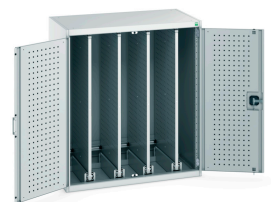

40301005. - cubio cupboard

Short Description

cubio cupboard perfo doors, 4x sliding perfo panels
WxDxH: 1050x650x1200mm

Product Images

Additional Information

Door type	Perfo
Width	1050
Depth	650
Height	1200
Customs tariff number	94032080
Product material	Sheet steel
Product surface	Powder coated

Product Options

Colour:	Anthracite grey / Anthracite grey
	Light grey / Anthracite grey
	Light grey / Gentian blue
	Light grey / Light grey
	Light grey / Crimson red