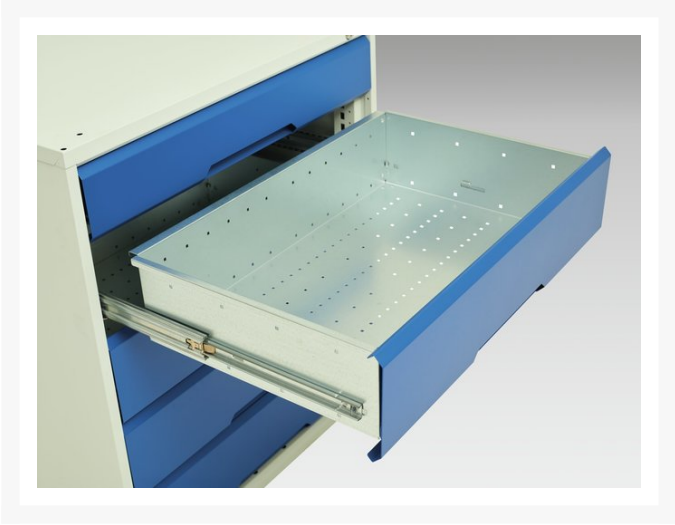

16927057. - verso Mobile Cabinet

Short Description

verso Mobile Cabinet with 7 Drawers and Mpx Top WxDxH: 1050x550x980mm

Product Images

Additional Information

Description	verso mobile drawer cabinet with 7 drawers & multiplex top. Featuring a robust, fully welded steel housing with push - pull handle, 100% extension drawers with drawer blocking and 125mm diameter castors. Drawer configuration: 6x 100mm, 1x 125mm (50kg U.D.L.). Finished in durable powder coat paint. WxDxH: 1050x600x980mm
Width	1050
Depth	600
Height	980
Customs tariff number	94032080
Product material	Sheet steel
Product surface	Powder coated
Drawer Load Capacity	50 kg
Drawer height 1	100mm
Drawer 1 Internal Dimensions	930mm x 480mm x 75mm
Drawer height 2	100mm
Drawer 2 Internal Dimensions	930mm x 480mm x 75mm
Drawer height 3	100mm
Drawer 3 Internal Dimensions	930mm x 480mm x 75mm
Drawer height 4	100mm
Drawer 4 Internal Dimensions	930mm x 480mm x 75mm
Drawer height 5	100mm
Drawer 5 Internal Dimensions	930mm x 480mm x 75mm
Drawer height 6	100mm
Drawer 6 Internal Dimensions	930mm x 480mm x 75mm
Drawer height 7	125mm
Drawer 7 Internal Dimensions	930mm x 480mm x 100mm

Product Options

Colour:	Anthracite grey
	Crimson red
	Gentian blue
	Light grey