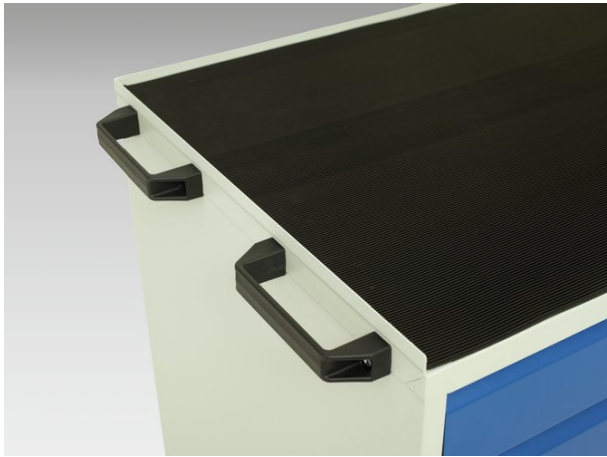

# 16927142. - verso Maintenance Trolley

## Short Description

verso Maintenance Trolley with 2 Doors, 2 Shelves and Top Tray WxDxH: 1050x600x965mm

## Additional Information

---

Description	verso maintenance trolley with double cupboard & top tray with mat. Featuring a robust, fully welded steel housing with double, independent, storage sections, push - pull handles and 125mm diameter castors. Double cupboard section with twin, reinforced, doors and 2 galvanised steel shelves (75kg U.D.L. per shelf. Finished in durable powder coat paint. WxDxH: 1050x550x965mm
Width	1050
Depth	550
Height	965
Customs tariff number	94032080
Product material	Sheet steel
Product surface	Powder coated
Drawer Load Capacity	50 kg
Door type	Plain
Door height 1	700 mm
Number of shelves	2
Shelf Material	Steel
Shelf Load Capacity	75kg

## Product Options

---

Colour:	Anthracite grey
	Crimson red
	Gentian blue
	Light grey