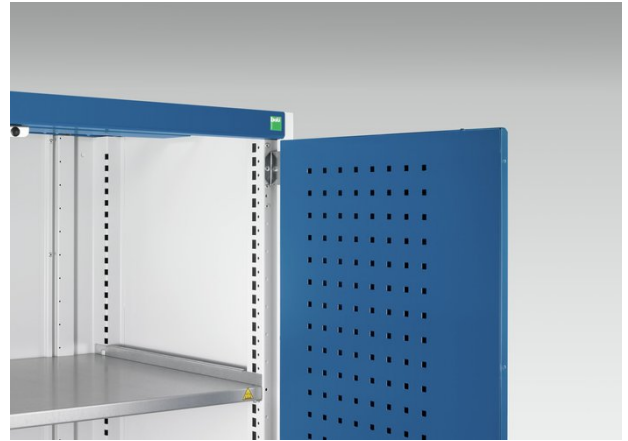


40021197. - cubio cupboard

Short Description

cubio cupboard with perfo doors, full perfo backpanel

WxDxH: 1050x650x1200mm

Product Images

Additional Information

Description	cubio panel cupboard. Featuring a heavy duty, reinforced steel housing with up to 1 tonne total capacity with double, perfo panel lined, reinforced doors with perfo backpanel. Finished in durable powder coat paint. WxDxH: 1050x650x1200mm
Width	1050
Depth	650
Height	1200
Customs tariff number	94032080
Product material	Sheet steel
Product surface	Powder coated
Door type	Perfo

Product Options

Colour:	Anthracite grey
	Crimson red
	Gentian blue
	Light grey