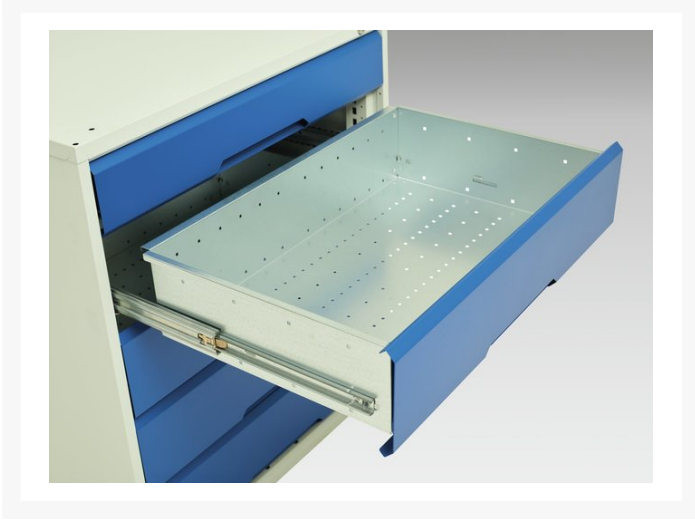

## 16927053. - verso mobile cabinet

### Short Description

---

verso mobile cabinet with 6 drawers and lino top  
WxDxH: 1050x600x980mm

## Additional Information

Description	verso mobile drawer cabinet with 6 drawers & lino top. Featuring a robust, fully welded steel housing with push - pull handle, 100% extension drawers with drawer blocking and 125mm diameter castors. Drawer configuration: 3x 100mm, 2x 125mm, 1x 175mm (50kg U.D.L.). Finished in durable powder coat paint. WxDxH: 1050x600x980mm
Width	1050
Depth	600
Height	980
Customs tariff number	94032080
Product material	Sheet steel
Product surface	Powder coated
Drawer Load Capacity	50 kg
Drawer height 1	100mm
Drawer 1 Internal Dimensions	930mm x 480mm x 75mm
Drawer height 2	100mm
Drawer 2 Internal Dimensions	930mm x 480mm x 75mm
Drawer height 3	100mm
Drawer 3 Internal Dimensions	930mm x 480mm x 75mm
Drawer height 4	125mm
Drawer 4 Internal Dimensions	930mm x 480mm x 100mm
Drawer height 5	125mm
Drawer 5 Internal Dimensions	930mm x 480mm x 100mm
Drawer height 6	175mm
Drawer 6 Internal Dimensions	930mm x 480mm x 150mm