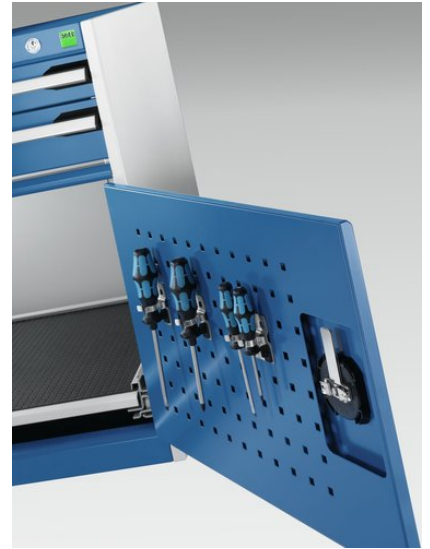

41002024. - cubio storage bench (lino)

Short Description

cubio storage bench (lino) full cupboard / full cupboard
WxDxH: 1500x750x840mm

Product Images

Additional Information

Description	cubio storage bench with full cupboard / full cupboard. Featuring a heavy duty, steel channel framework with integrated storage units and a 40mm lino worktop. Delivered assembled. Integrated cabinet sizes -WxDxH: (2x)650x650x600mm. with two, perfo panel lined, reinforced doors and 2 adjustable height, galvanised steel shelves (100kg U.D.L.). Finished in durable powder coat paint. WxDxH: 1500x750x840mm.
Width	1500
Depth	750
Height	840
Customs tariff number	94032080
Product material	Sheet steel
Product surface	Powder coated
Door type	Perfo
Door height 1	500 mm

Product Options

Colour:	Anthracite grey
	Crimson red
	Gentian blue
	Light grey