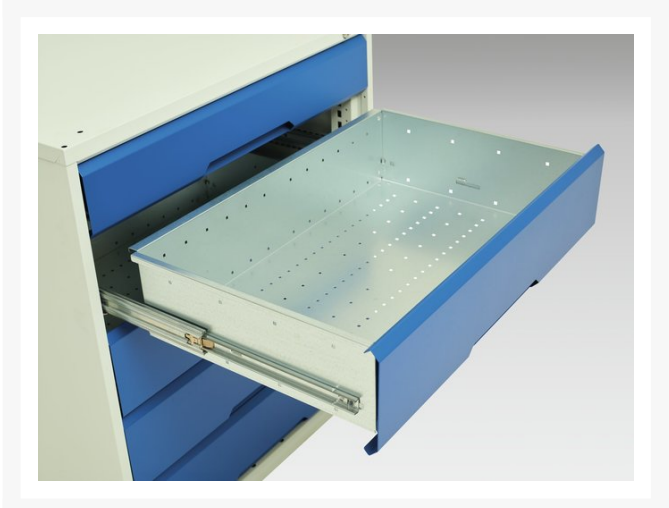

16925137. - verso drawer-door cabinet

Short Description

verso drawer-door cabinet with 2 drawers / cupboard
WxDxH: 800x550x900mm

Product Images

Additional Information

Description	verso drawer-door cabinet with 2 drawers / cupboard. Featuring a robust, fully welded steel housing with 100% extension drawers. Drawer configuration: 1x 125mm, 1x 175mm (75kg U.D.L.). Cupboard section has double, reinforced, doors and 1 galvanised steel shelf (75kg U.D.L.). Finished in durable powder coat paint. WxDxH: 800x550x900mm.
Width	800
Depth	550
Height	900
Customs tariff number	94032080
Product material	Sheet steel
Product surface	Powder coated
Drawer Load Capacity	75 kg
Drawer height 1	125mm
Drawer 1 Internal Dimensions	680mm x 430mm x 100mm
Drawer height 2	175mm
Drawer 2 Internal Dimensions	680mm x 430mm x 150mm
Drawer 3 Internal Dimensions	680mm x 430mm x -25mm
Door type	Plain
Door height 1	500 mm
Number of shelves	1
Shelf Type	Full Depth
Shelf Material	Steel
Shelf Load Capacity	75kg

Product Options

Colour:	Anthracite grey
	Crimson red
	Gentian blue
	Light grey