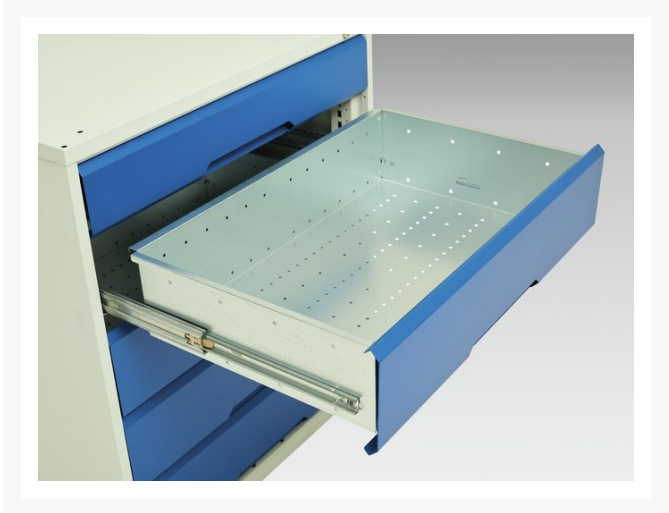

16925161. - verso drawer-door cabinet

Short Description

verso drawer-door cabinet with 3 drawers / cupboard
WxDxH: 800x550x1000mm

Product Images

Additional Information

Description	verso drawer-door cabinet with 3 drawers / cupboard. Featuring a robust, fully welded steel housing with 100% extension drawers. Drawer configuration: 1x 100mm, 1x 125mm, 1x 175mm (75kg U.D.L.). Cupboard section has double, reinforced, doors and 1 galvanised steel shelf (75kg U.D.L.). Finished in durable powder coat paint. WxDxH: 800x550x1000mm.
Width	800
Depth	550
Height	1000
Customs tariff number	94032080
Product material	Sheet steel
Product surface	Powder coated
Drawer Load Capacity	75 kg
Drawer height 1	100mm
Drawer 1 Internal Dimensions	680mm x 430mm x 75mm
Drawer height 2	125mm
Drawer 2 Internal Dimensions	680mm x 430mm x 100mm
Drawer height 3	175mm
Drawer 3 Internal Dimensions	680mm x 430mm x 150mm
Door type	Plain
Door height 1	500 mm
Number of shelves	1
Shelf Type	Full Depth
Shelf Material	Steel
Shelf Load Capacity	75kg

Colour:	Anthracite grey
	Crimson red
	Gentian blue
	Light grey

Product Options