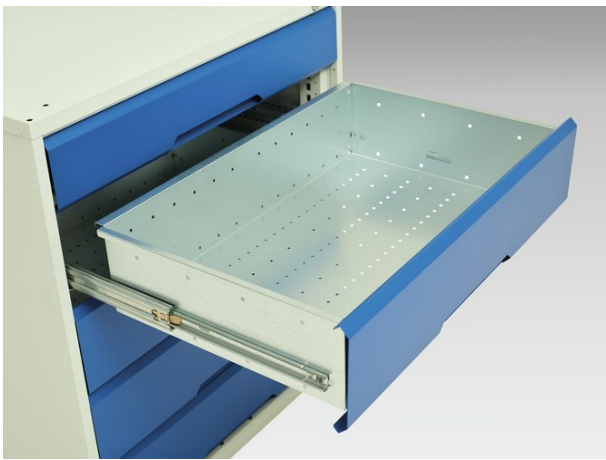

16925516. - verso drawer-door cabinet

Short Description

verso drawer-door cabinet with 2 drawers, drawer blocking & shelf

WxDxH: 1050x550x800mm

Product Images

Additional Information

Description	verso drawer-door cabinet with drawer blocking and 2 drawers / cupboard. Featuring a robust, fully welded steel housing with 100% extension drawers. Drawer configuration: 2x 100mm (75kg U.D.L.). Cupboard section has double, reinforced, doors and 1 galvanised steel shelf (75kg U.D.L.). Finished in durable powder coat paint. WxDxH: 1050x550x800mm.
Width	1050
Depth	550
Height	800
Product material	Sheet steel
Product surface	Powder coated
Drawer Load Capacity	75 kg
Drawer height 1	100mm
Drawer 1 Internal Dimensions	930mm x 430mm x 75mm
Drawer height 2	100mm
Drawer 2 Internal Dimensions	930mm x 430mm x 75mm
Door type	Plain
Number of shelves	1
Shelf Type	Full Depth
Shelf Material	Steel
Shelf Load Capacity	75kg

Product Options

Colour:	Anthracite grey
	Crimson red
	Gentian blue
	Light grey