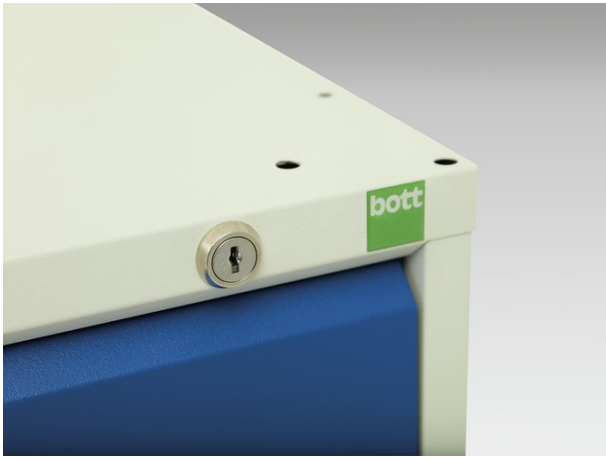

16925516. - verso drawer-door cabinet

Short Description

verso drawer-door cabinet with 2 drawers, drawer blocking & shelf

WxDxH: 1050x550x800mm

Product Images

Additional Information

Description	verso drawer-door cabinet with drawer blocking and 2 drawers / cupboard. Featuring a robust, fully welded steel housing with 100% extension drawers. Drawer configuration: 2x 100mm (75kg U.D.L.). Cupboard section has double, reinforced, doors and 1 galvanised steel shelf (75kg U.D.L.). Finished in durable powder coat paint. WxDxH: 1050x550x800mm.
Width	1050
Depth	550
Height	800
Product material	Sheet steel
Product surface	Powder coated
Drawer Load Capacity	75 kg
Drawer height 1	100mm
Drawer 1 Internal Dimensions	930mm x 430mm x 75mm
Drawer height 2	100mm
Drawer 2 Internal Dimensions	930mm x 430mm x 75mm
Door type	Plain
Number of shelves	1
Shelf Type	Full Depth
Shelf Material	Steel
Shelf Load Capacity	75kg

Product Options

Colour:	Anthracite grey
	Crimson red
	Gentian blue
	Light grey