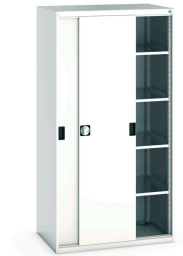

40021141. - cubio cupboard

Short Description

cubio cupboard with sliding doors, & 4 shelves
WxDxH: 1050x650x2000mm

Product Images

Additional Information

Door type	Sliding
Door height 1	1900 mm
Shelf load capacity	100kg
Width	1050
Depth	650
Height	2000
Customs tariff number	94032080
Product material	Sheet steel
Product surface	Powder coated

Product Options

Colour:	Anthracite grey / Anthracite grey
	Light grey / Anthracite grey
	Light grey / Gentian blue
	Light grey / Light grey
	Light grey / Crimson red