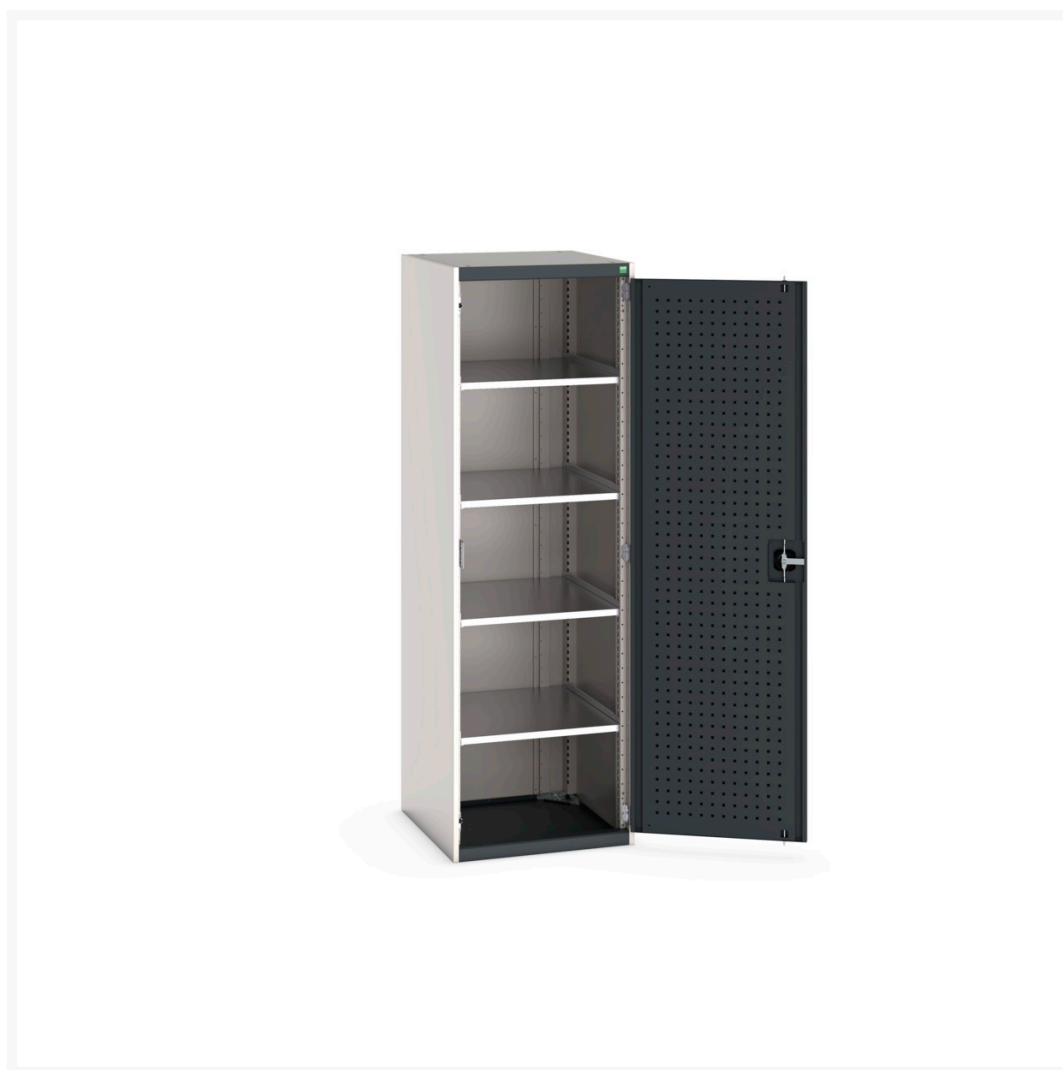

40019125. - cubio cupboard

Short Description

cubio cupboard with perfo doors & 4 shelves
WxDxH: 650x650x2000mm

Product Images

Additional Information

Door type	Perfo
Door height 1	1900 mm
Shelf load capacity	100kg
Width	650
Depth	650
Height	2000
Customs tariff number	94032080
Product material	Sheet steel
Product surface	Powder coated

Product Options

Colour:	Anthracite grey / Anthracite grey
	Light grey / Anthracite grey
	Light grey / Gentian blue
	Light grey / Light grey
	Light grey / Crimson red