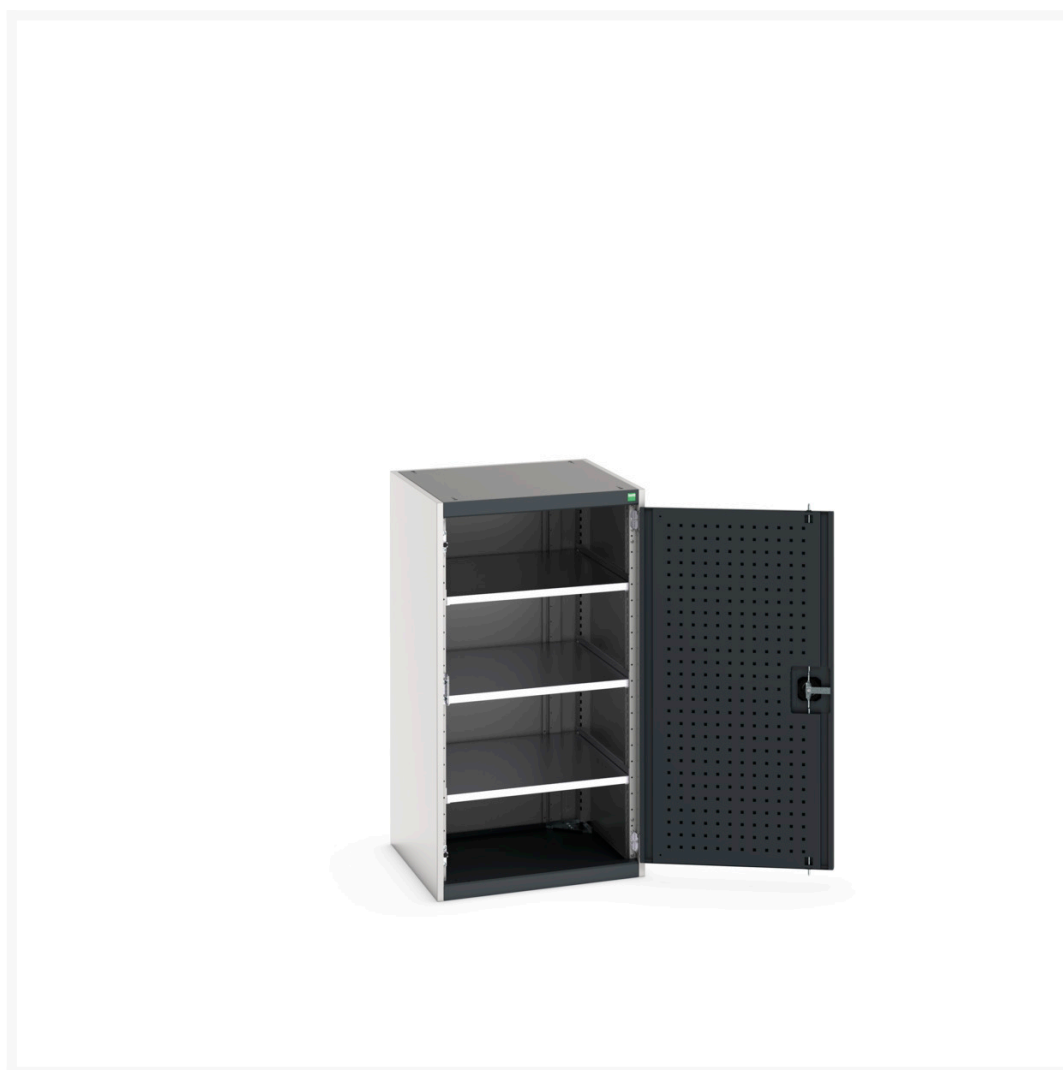

## 40019122. - cubio cupboard

### Short Description

---

cubio cupboard with perfo doors & 3 shelves  
WxDxH: 650x650x1200mm

## Additional Information

---

Door type	Perfo
Shelf load capacity	100kg
Width	650
Depth	650
Height	1200
Customs tariff number	94032080
Product material	Sheet steel
Product surface	Powder coated

## Product Options

---

Colour:	Anthracite grey / Anthracite grey
	Light grey / Anthracite grey
	Light grey / Gentian blue
	Light grey / Light grey
	Light grey / Crimson red