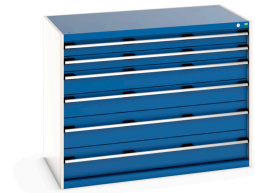

40030094. - cubio drawer cabinet

Short Description

cubio drawer cabinet with 6 drawers (200kg)
WxDxH: 1300x750x1000mm

Product Images

Additional Information

Drawer load capacity	200 kg
Drawer height 1	100mm
Drawer 1 Internal Dimensions	1175mm x 625mm x 80mm
Drawer height 2	100mm
Drawer 2 Internal Dimensions	1175mm x 625mm x 80mm
Drawer height 3	150mm
Drawer 3 Internal Dimensions	1175mm x 625mm x 130mm
Drawer height 4	150mm
Drawer 4 Internal Dimensions	1175mm x 625mm x 130mm
Drawer height 5	200mm
Drawer 5 Internal Dimensions	1175mm x 625mm x 180mm
Drawer height 6	200mm
Drawer 6 Internal Dimensions	1175mm x 625mm x 180mm
Width	1300
Depth	750
Height	1000
Customs tariff number	94032080
Product material	Sheet steel
Product surface	Powder coated

Product Options

Colour: Anthracite grey / Anthracite grey

Light grey / Anthracite grey

Light grey / Gentian blue

Light grey / Light grey

Light grey / Crimson red