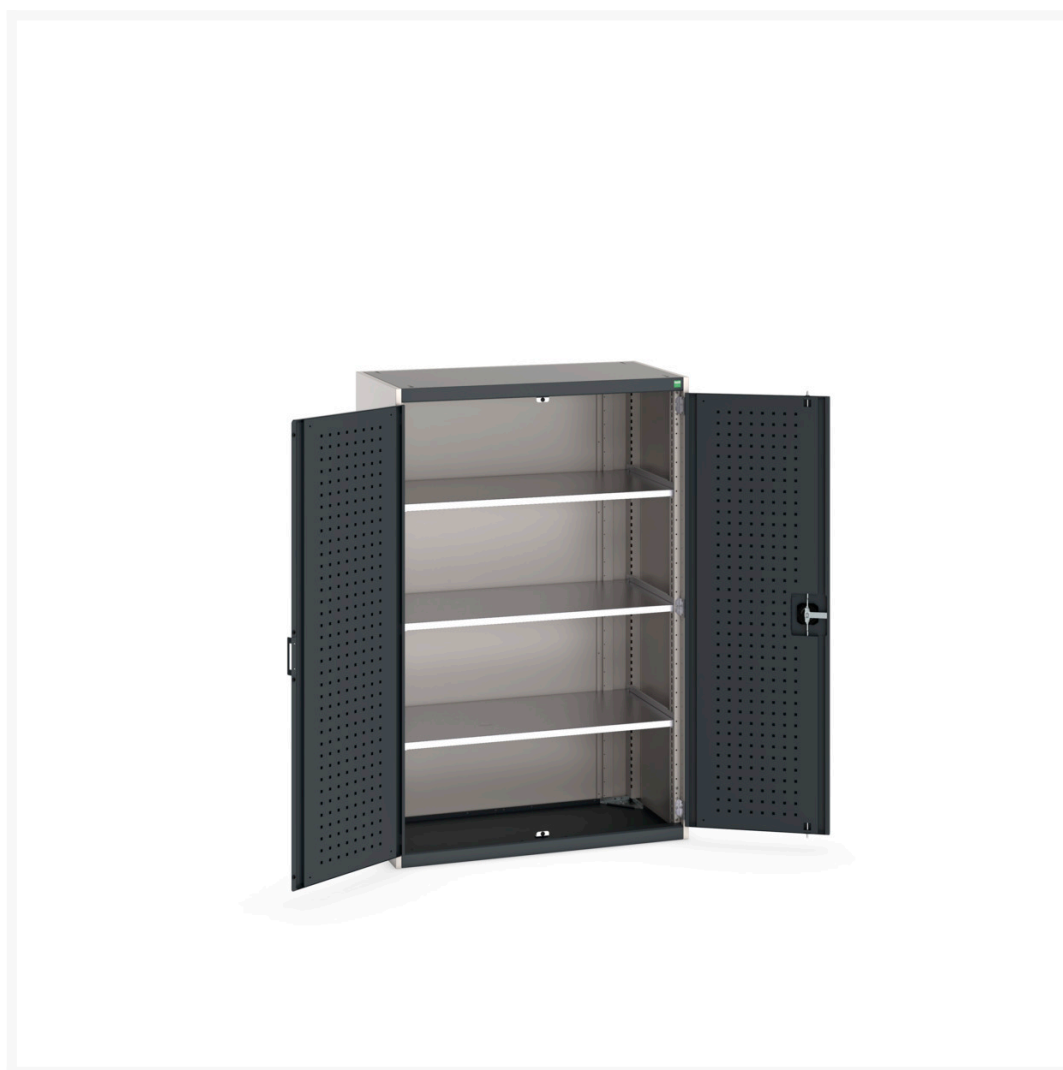

40013050. - cubio cupboard

Short Description

cubio cupboard with perfo doors & 3 shelves
WxDxH: 1050x525x1600mm

Product Images

Additional Information

Door type	Perfo
Shelf load capacity	100kg
Width	1050
Depth	525
Height	1000
Customs tariff number	94032080
Product material	Sheet steel
Product surface	Powder coated

Product Options

Colour:	Anthracite grey / Anthracite grey
	Light grey / Anthracite grey
	Light grey / Gentian blue
	Light grey / Light grey
	Light grey / Crimson red