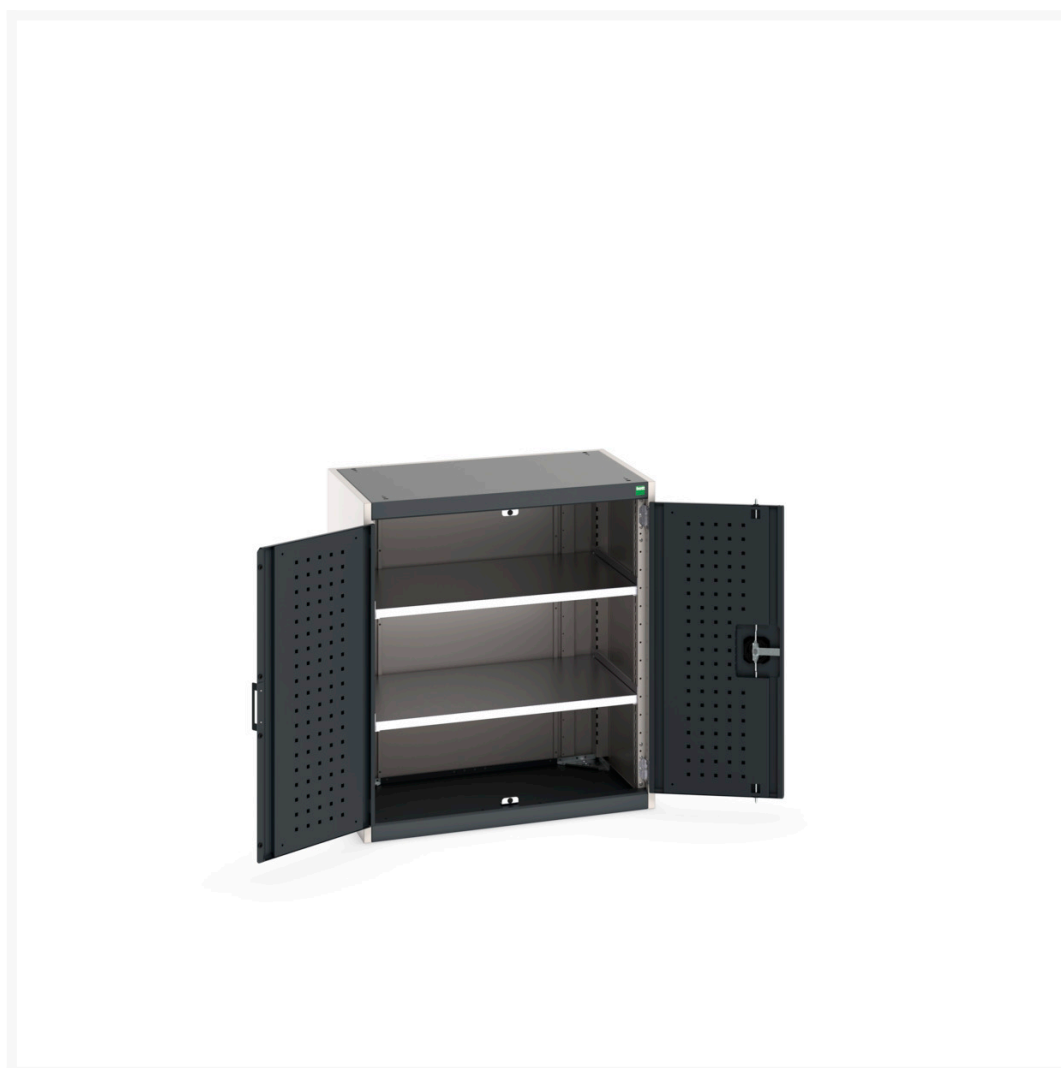

40012115. - cubio cupboard

Short Description

cubio cupboard with perfo doors & 2 shelves
WxDxH: 800x525x900mm

Product Images

Additional Information

Door type	Perfo
Shelf load capacity	100kg
Width	800
Depth	525
Height	900
Customs tariff number	94032080
Product material	Sheet steel
Product surface	Powder coated

Product Options

Colour:	Anthracite grey / Anthracite grey
	Light grey / Anthracite grey
	Light grey / Gentian blue
	Light grey / Light grey
	Light grey / Crimson red