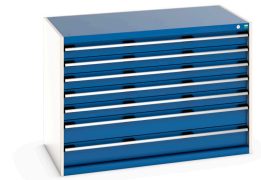

40030088. - cubio drawer cabinet

Short Description

cubio drawer cabinet with 7 drawers (200kg)
WxDxH: 1300x750x900mm

Product Images

Additional Information

Drawer load capacity	200 kg
Drawer height 1	100mm
Drawer 1 Internal Dimensions	1175mm x 625mm x 80mm
Drawer height 2	100mm
Drawer 2 Internal Dimensions	1175mm x 625mm x 80mm
Drawer height 3	100mm
Drawer 3 Internal Dimensions	1175mm x 625mm x 80mm
Drawer height 4	100mm
Drawer 4 Internal Dimensions	1175mm x 625mm x 80mm
Drawer height 5	100mm
Drawer 5 Internal Dimensions	1175mm x 625mm x 80mm
Drawer height 6	150mm
Drawer 6 Internal Dimensions	1175mm x 625mm x 130mm
Drawer height 7	150mm
Drawer 7 Internal Dimensions	1175mm x 625mm x 130mm
Width	1300
Depth	750
Height	900
Customs tariff number	94032080
Product material	Sheet steel
Product surface	Powder coated

Product Options

Colour: Anthracite grey / Anthracite grey

Light grey / Anthracite grey

Light grey / Gentian blue

Light grey / Light grey

Light grey / Crimson red