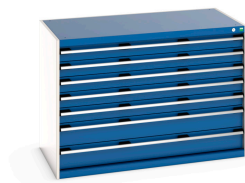

40030087. - cubio drawer cabinet

Short Description

cubio drawer cabinet with 7 drawers
WxDxH: 1300x750x900mm

Product Images

Additional Information

Drawer load capacity	75 kg
Drawer height 1	100mm
Drawer 1 Internal Dimensions	1175mm x 625mm x 80mm
Drawer height 2	100mm
Drawer 2 Internal Dimensions	1175mm x 625mm x 80mm
Drawer height 3	100mm
Drawer 3 Internal Dimensions	1175mm x 625mm x 80mm
Drawer height 4	100mm
Drawer 4 Internal Dimensions	1175mm x 625mm x 80mm
Drawer height 5	100mm
Drawer 5 Internal Dimensions	1175mm x 625mm x 80mm
Drawer height 6	150mm
Drawer 6 Internal Dimensions	1175mm x 625mm x 130mm
Drawer height 7	150mm
Drawer 7 Internal Dimensions	1175mm x 625mm x 130mm
Width	1300
Depth	750
Height	900
Customs tariff number	94032080
Product material	Sheet steel
Product surface	Powder coated

Product Options

Colour: Anthracite grey / Anthracite grey

Light grey / Anthracite grey

Light grey / Gentian blue

Light grey / Light grey

Light grey / Crimson red