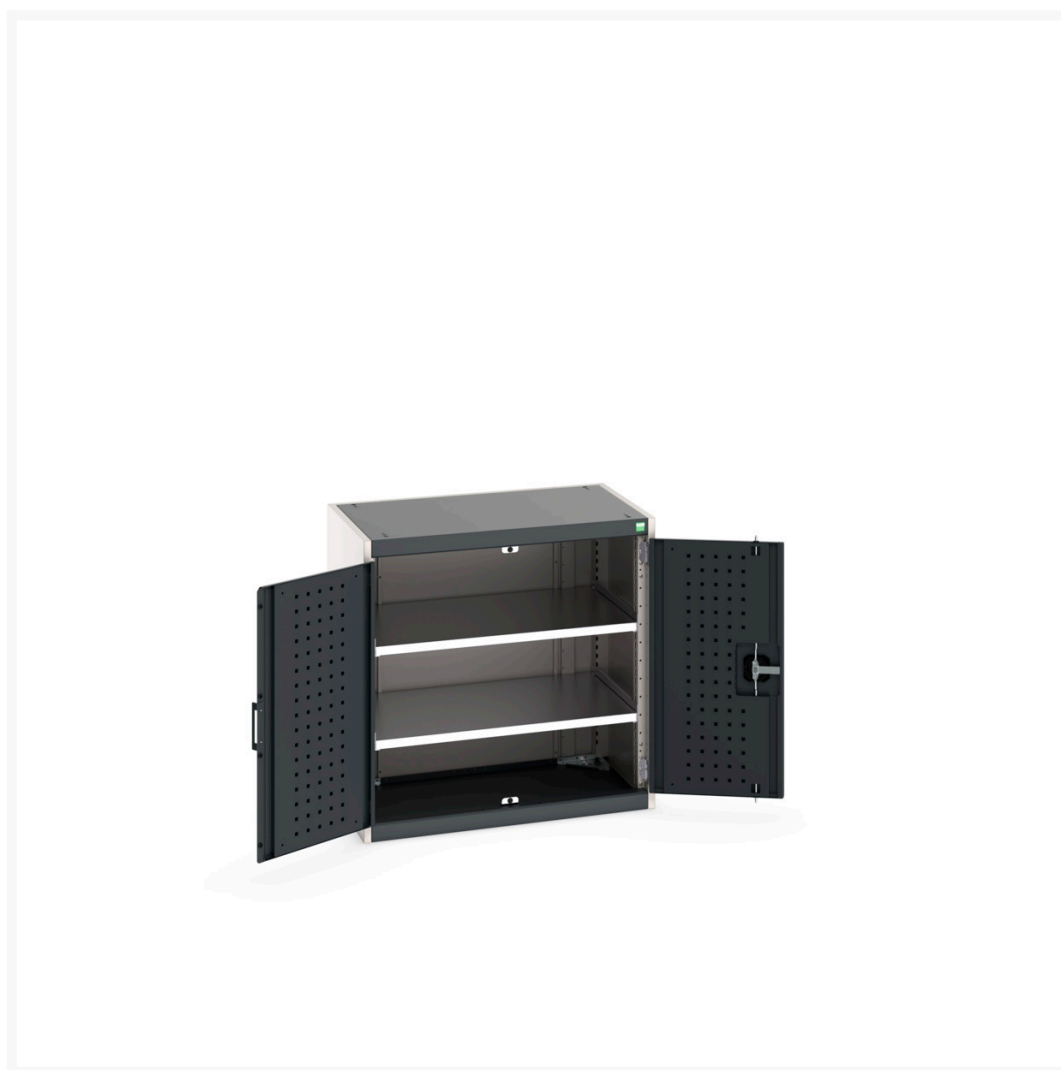

40012077. - cubio cupboard

Short Description

cubio cupboard with perfo doors & 2 shelves
WxDxH: 800x525x800mm

Product Images

Additional Information

Door type	Perfo
Door height 1	700 mm
Shelf load capacity	100kg
Width	800
Depth	525
Height	800
Customs tariff number	94032080
Product material	Sheet steel
Product surface	Powder coated

Product Options

Colour:	Anthracite grey / Anthracite grey
	Light grey / Anthracite grey
	Light grey / Gentian blue
	Light grey / Light grey
	Light grey / Crimson red