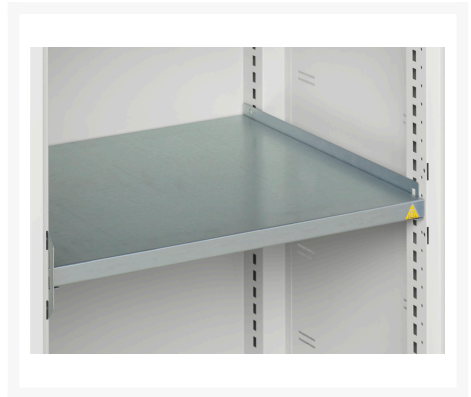

16926782. - verso ventilated door cupboard

Short Description

verso ventilated door cupboard with 2 shelves
WxDxH: 1300x550x1000mm

Product Images

Additional Information

Door type	Ventilated
Door height 1	925 mm
Shelf load capacity	75kg
Width	1300
Depth	550
Height	1000
Customs tariff number	94032080
Product material	Sheet steel
Product surface	Powder coated

Product Options

Colour: Light grey / Anthracite grey

Light grey / Gentian blue

Light grey / Light grey

Light grey / Crimson red