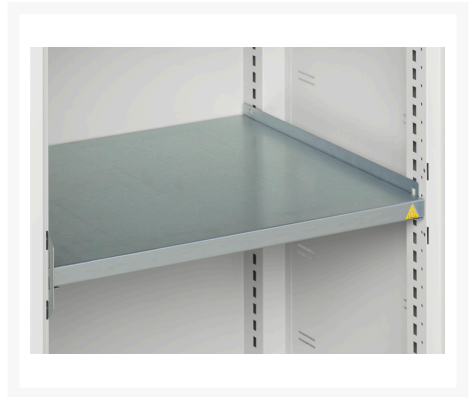

16926781. - verso ventilated door cupboard

Short Description

verso ventilated door cupboard with 2 shelves
WxDxH: 1300x550x900mm

Product Images

Additional Information

Door type	Ventilated
Door height 1	825 mm
Shelf load capacity	75kg
Width	1300
Depth	550
Height	900
Customs tariff number	94032080
Product material	Sheet steel
Product surface	Powder coated

Product Options

Colour: Light grey / Anthracite grey

Light grey / Gentian blue

Light grey / Light grey

Light grey / Crimson red