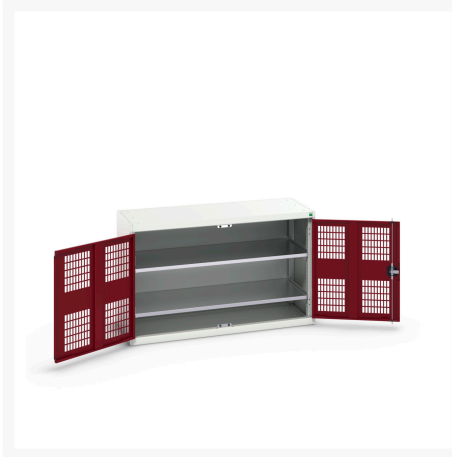

# 16926780. - verso ventilated door cupboard

## Short Description

verso ventilated door cupboard with 2 shelves  
WxDxH: 1300x550x800mm

## Additional Information

Door type	Ventilated
Door height 1	725 mm
Shelf load capacity	75kg
Width	1300
Depth	550
Height	800
Customs tariff number	94032080
Product material	Sheet steel
Product surface	Powder coated

## Product Options

---

Colour: Light grey / Anthracite grey

Light grey / Gentian blue

Light grey / Light grey

Light grey / Crimson red