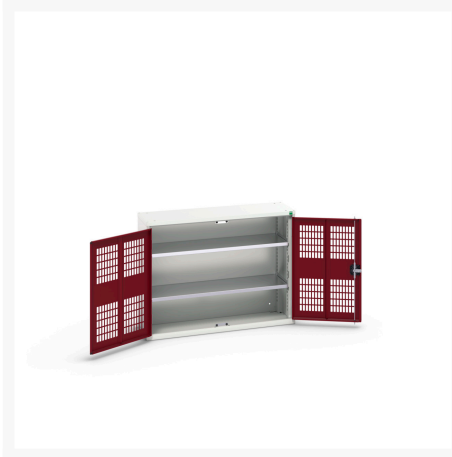

16926750. - verso ventilated door cupboard

Short Description

verso ventilated door cupboard with 2 shelves
WxDxH: 1050x350x800mm

Product Images

Additional Information

Door type	Ventilated
Door height 1	725 mm
Shelf load capacity	75kg
Width	1050
Depth	350
Height	800
Customs tariff number	94032080
Product material	Sheet steel
Product surface	Powder coated

Product Options

Colour: Light grey / Anthracite grey

Light grey / Gentian blue

Light grey / Light grey

Light grey / Crimson red