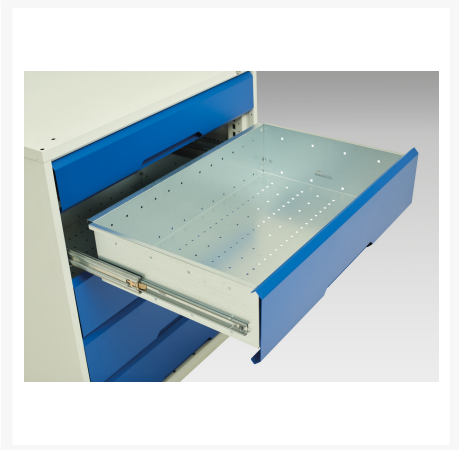

16926654. - verso kitted cupboard

Short Description

verso kitted cupboard with 4 shelves, 2 drawers
WxDxH: 1300x550x2000mm

Product Images

Additional Information

| | |
|-----------------------|---------------|
| Door type | Plain |
| Door height 1 | 1925 mm |
| Shelf load capacity | 75kg |
| Width | 1300 |
| Depth | 550 |
| Height | 2000 |
| Customs tariff number | 94032080 |
| Product material | Sheet steel |
| Product surface | Powder coated |

Product Options

| | |
|---------|--------------------------|
| Colour: | Anthracite grey |
| | Gentian blue |
| | Light grey / Light grey |
| | Light grey / Crimson red |