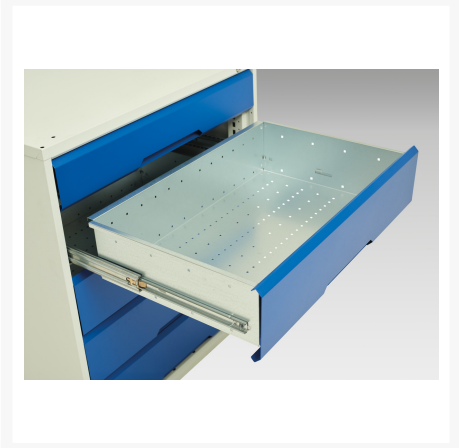

16926607. - verso kitted cupboard

Short Description

verso kitted cupboard with 1 shelf, 3 drawers
WxDxH: 1300x550x1000mm

Product Images

Additional Information

Door type	Plain
Door height 1	925 mm
Shelf load capacity	75kg
Width	1300
Depth	550
Height	1000
Customs tariff number	94032080
Product material	Sheet steel
Product surface	Powder coated

Product Options

Colour:	Light grey / Anthracite grey
	Light grey / Gentian blue
	Light grey / Light grey
	Light grey / Crimson red